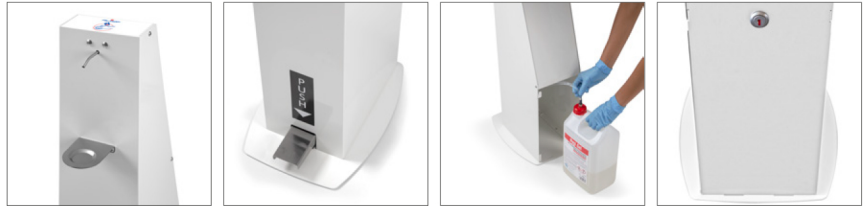

## TANK-PEDAL - painted stand with pedal pump

REF.	NOTES	NET WEIGHT (kg)	PCK	VOLUME (m <sup>3</sup> )	GROSS WEIGHT (kg)	SIZE (cm) ↓ ↓ ↓
00PV0031	for 5 lt tank	12,2	1	0,13	13,8	37,5x27,5x103
00PV0044	for 10 lt tank	15,2	1	0,13	16,8	37,5x27,5x103

### FEATURES

- The pedal allows the dispensing of the disinfectant without any contact
- Made with the highest quality materials making it resistant and long-lasting
- Drip tray to keep surfaces clean
- Equipped with key to lock the compartment with tank, guaranteeing a high level of security
- Dosing can be adjusted from 0.6 to 2ml

### MATERIAL

Structure: metal coated  
Pedal, leaking tray and spout: stainless steel